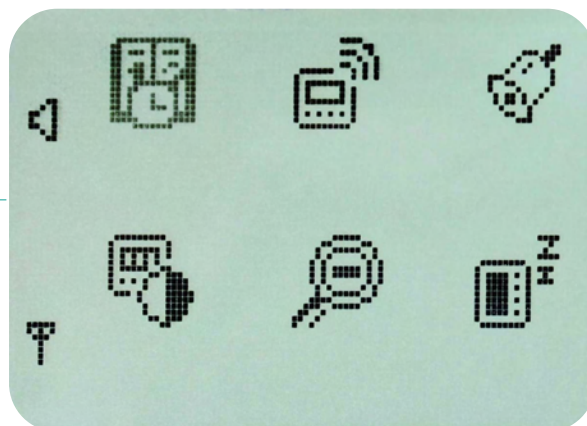

GEO 84Z WM

Wall / desk mounting
alphanumeric pager

Specification

Display:	Small font: 21 char x 8 lines Large font: 17 char x 4 lines
Addresses:	8 addresses (individually selectable Off/ Tone/Numeric/ Alpha)
Messages:	60 messages, up to 20,000+ characters
Size:	75 (L) x 51 (W) x 18 (D) mm
Weight:	65g (with batt)
Frequency ranges:	Synthesized 454- 460 MHz
Signalling protocol:	POCSAG
Data transmit rate:	512, 1200 or 2400 baud
Power:	2 x AAA NiMh battery + AC adaptor

Operation is simple and unfussy.
All functions are selectable by icons
clearly displayed on the big screen.

Main features

- **Address & frequency hand programmable (password protected)**
- **Storage:** Repeat message rejection: optional 1,2,5,10 minutes or disabled
- **Low Battery indicator LED**
- **Out of Range (NO Service) Indicator LED**
- **Unread Message Indicator LED**
- **Alert Modes:** Vibrate, Tone, Quiet Tone & Mute
- **Alert Length:** 8, 16 or 32 seconds programmable
- **Urgent (emergency) Call indicator LED**
- **Real Time Clock with Alarm**

Scope Communications UK Ltd
Quantum House
Steamer Quay
Totnes, Devon, TQ9 5AL
England

Tel: +44 (0)1803 860700
Fax: +44 (0)1803 863716
Website: www.scope-uk.com
Email: sales@scope-uk.com

© Scope Communications Uk Ltd.
All specifications subject to change. E & OE.