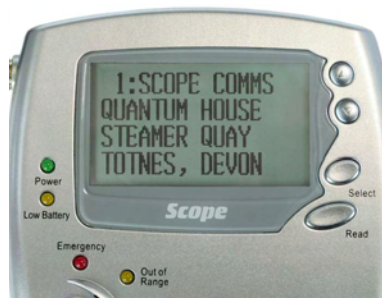

GEO 84Z WM

Desk or wall mounting alphanumeric pager

features

- Wall or desk mounting
- Powered by mains PSU with internal re-chargeable battery
- Loud audible alert
- LED's for power, low battery, emergency, out of range and unread message
- Selectable Character Height, 3 or 6 mm
- 20,000+ Character Memory
- Hand Program Frequency & Address
- Urgent Call (emergency) Alert Mode with LED indication
- External antenna

Desktop Convenience

The GEO84Z WM is the pager with a difference. Designed to be desk or wall mounted, it provides superior alerting capabilities with its large 4 line/8 line screen, bright LED's and loud audible alert. Power is supplied by PSU/charger and internal rechargeable back-up battery.

8 line mode (3 mm text height)

4 line mode (6 mm text height)

GEO 84Z WM

Wall / desk mounting
alphanumeric pager

Specification

Display:	Small font: 21 char x 8 lines Large font: 17 char x 4 lines
Addresses:	8 addresses (individually selectable Off/ Tone/Numeric/ Alpha)
Messages:	60 messages, up to 20,000+ characters
Size:	75 (L) x 51 (W) x 18 (D) mm
Weight:	65g (with batt)
Frequency ranges:	Synthesized 454- 460 MHz
Signalling protocol:	POCSAG
Data transmit rate:	512, 1200 or 2400 baud
Power:	2 x AAA NiMh battery + AC adaptor

Operation is simple and unfussy.
All functions are selectable by icons
clearly displayed on the big screen.

Main features

- **Address & frequency hand programmable (password protected)**
- **Storage:** Repeat message rejection: optional 1,2,5,10 minutes or disabled
- **Low Battery indicator LED**
- **Out of Range (NO Service) Indicator LED**
- **Unread Message Indicator LED**
- **Alert Modes:** Vibrate, Tone, Quiet Tone & Mute
- **Alert Length:** 8, 16 or 32 seconds programmable
- **Urgent (emergency) Call indicator LED**
- **Real Time Clock with Alarm**